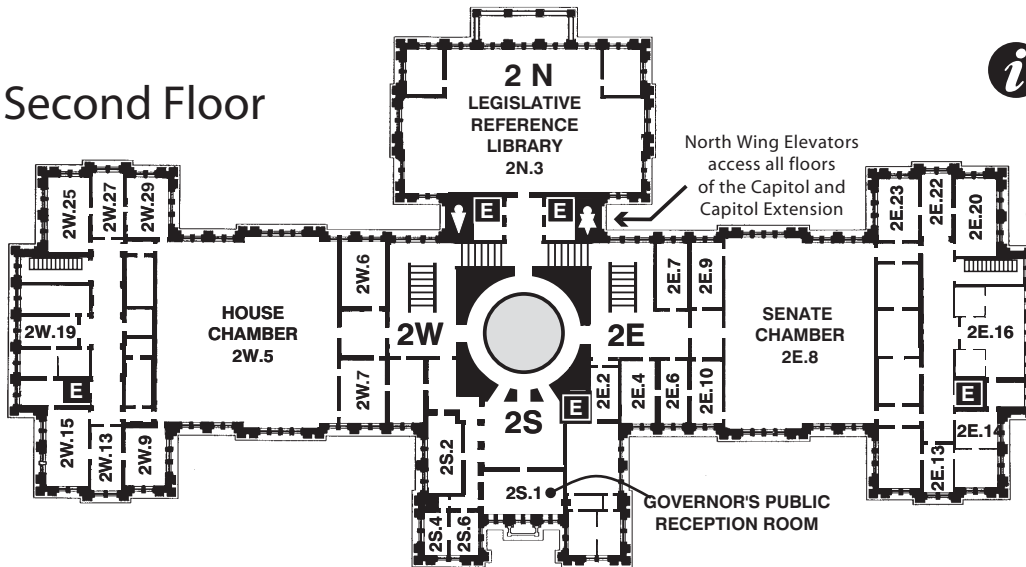

CAPITOL BUILDING GUIDE

FLOORS 1 & GROUND

Second Floor

INFORMATION & TOURS

Monday - Friday, 8:30 am - 4:30 pm

Saturday, 9:30 am - 3:30 pm

Sunday, Noon - 3:30 pm

Call 463-0063 for more information

Capitol Extension Access: Take the North Wing elevators to Floor E1 or E2 of the underground Capitol Extension. Please visit the Capitol Giftshop on Floor E1 for Texas and Capitol mementos and books, as well as mints, medicines, and other sundries. Also located on level E1 are a public cafeteria, an Automatic Teller Machine (ATM) and vending machines.