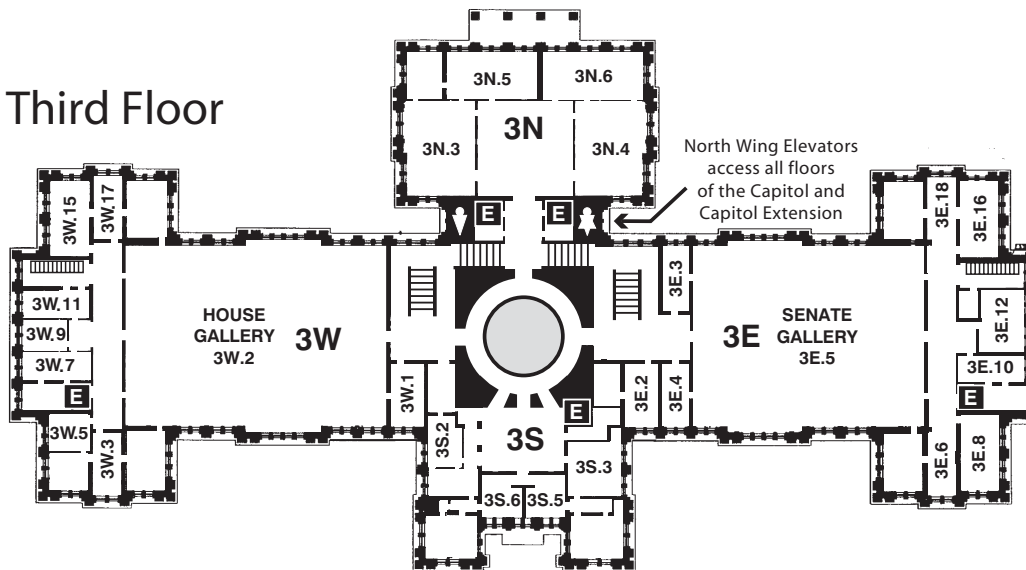

Third Floor