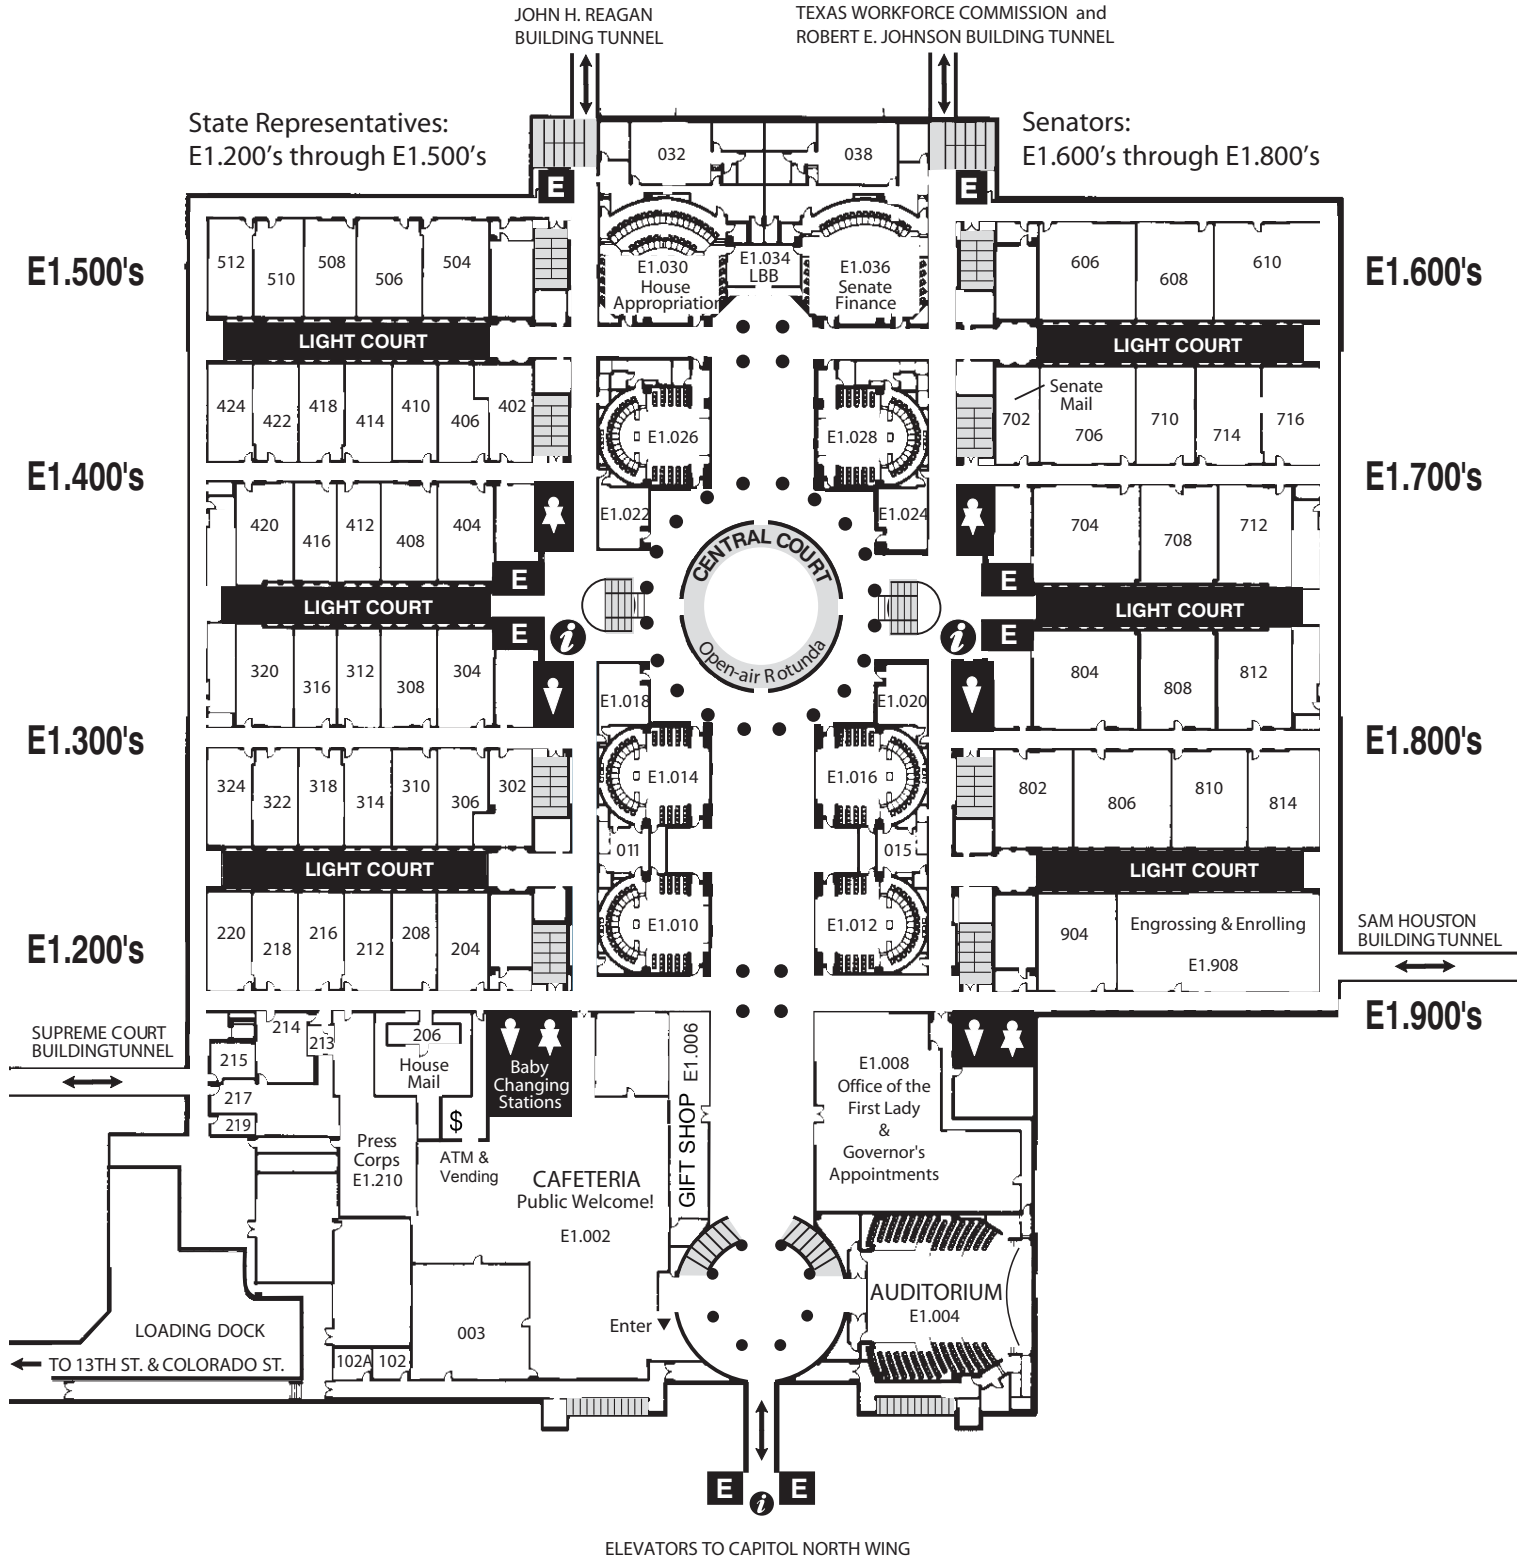

Capitol Extension Access: Take the North Wing elevators to Floor E1 or E2 of the underground Capitol Extension. Please visit the Capitol Giftshop on Floor E1 for Texas and Capitol mementos and books, as well as mints, medicines, and other sundries. Also located on level E1 are a public cafeteria, an Automatic Teller Machine (ATM) and vending machines.

Third Floor

Fourth Floor

ACCESSIBILITY

All facilities are accessible to persons with disabilities. For assistance call 463-0063.

CAPITOL BUILDING GUIDE

FLOORS 2, 3, & 4

Extension First Floor (E1)

Capitol Extension Guide Floor E1

Extension Second Floor (E2)

State Representatives Offices
E2.200 through E2.900's

House
Committee
Staff Suites
E2.100's
E2.202 & E2.206

Capitol Extension Guide Floor E2