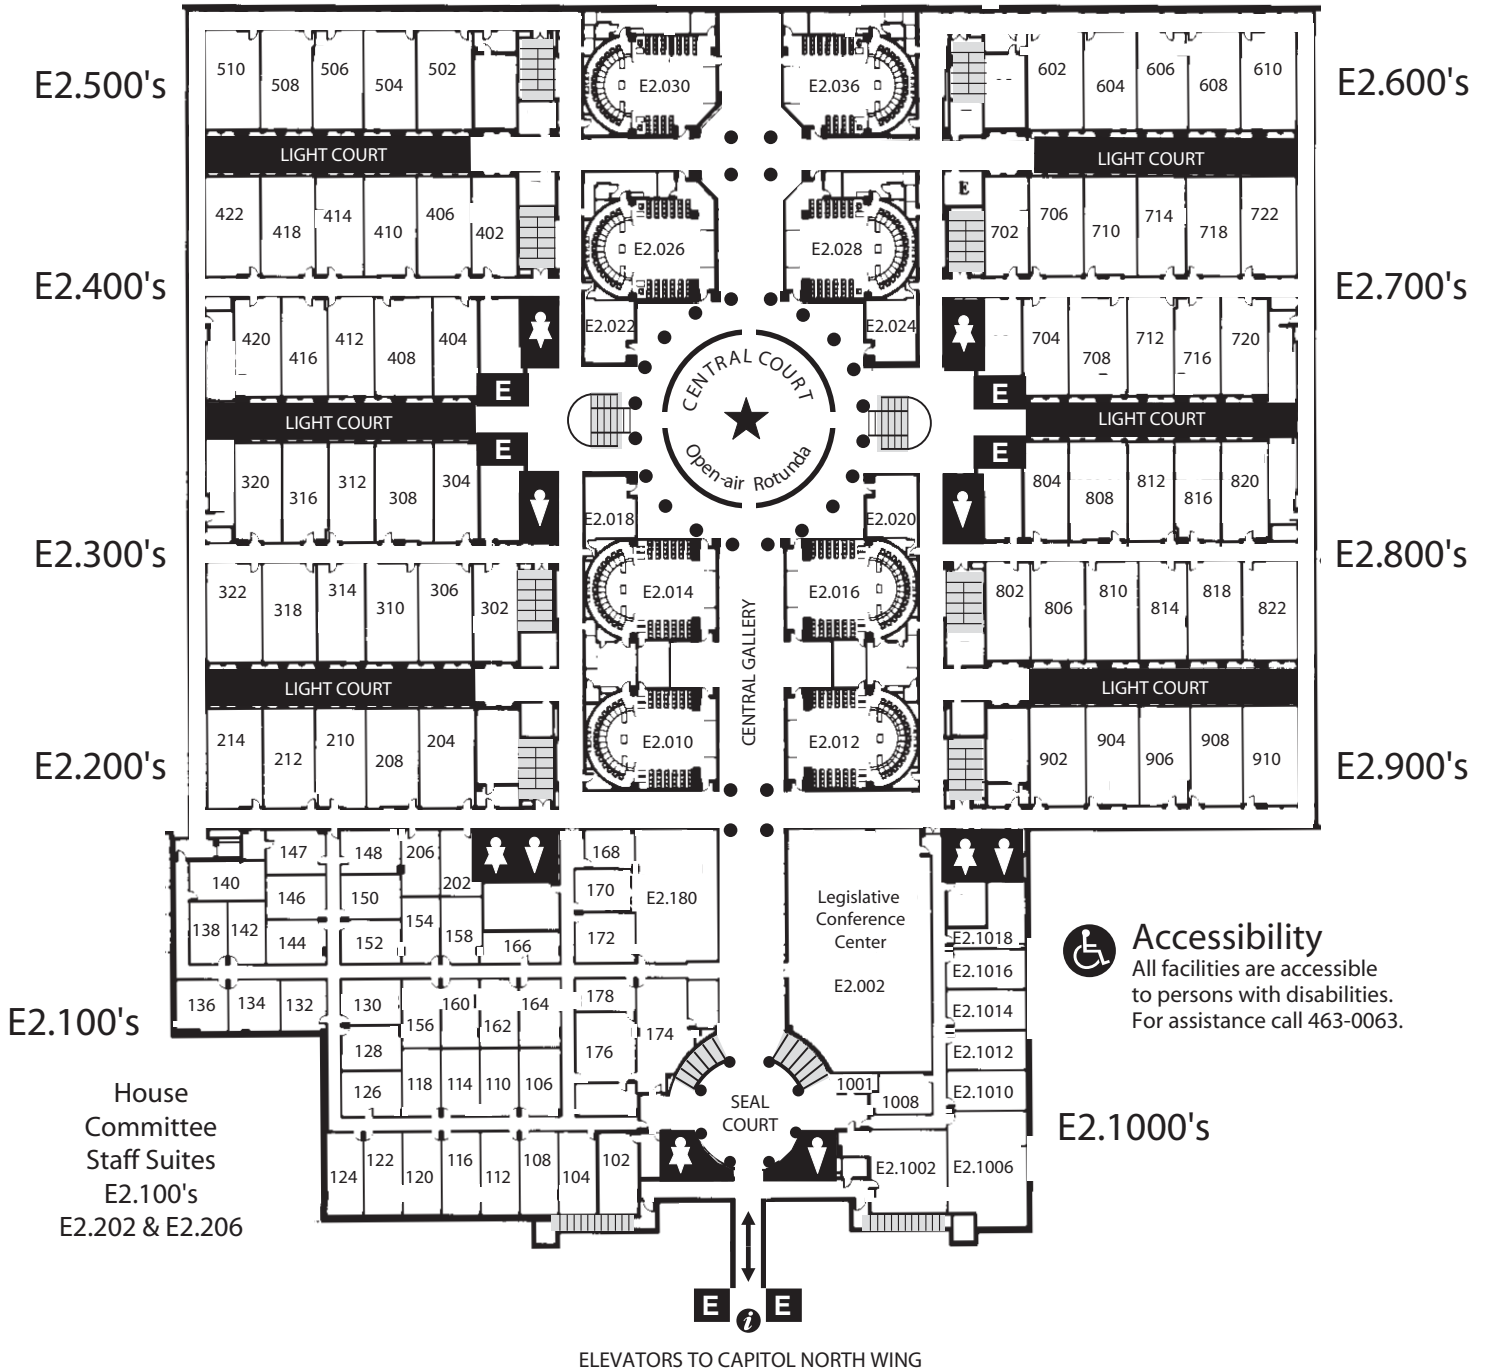

Capitol Extension Access: Take the North Wing elevators to Floor E1 or E2 of the underground Capitol Extension. Please visit the Capitol Giftshop on Floor E1 for Texas and Capitol mementos and books, as well as mints, medicines, and other sundries. Also located on level E1 are a public cafeteria, an Automatic Teller Machine (ATM) and vending machines.

Third Floor

Fourth Floor

ACCESSIBILITY

All facilities are accessible to persons with disabilities. For assistance call 463-0063.

CAPITOL BUILDING GUIDE

FLOORS 2, 3, & 4

Extension First Floor (E1)

Capitol Extension Guide Floor E1

Extension Second Floor (E2)

State Representatives Offices
E2.200 through E2.900's

House
Committee
Staff Suites
E2.100's
E2.202 & E2.206

Capitol Extension Guide Floor E2