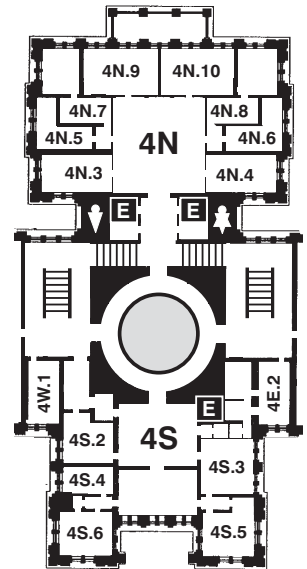

CAPITOL BUILDING GUIDE

FLOORS 1 & GROUND

Second Floor

INFORMATION & TOURS

Monday - Friday, 8:30 am - 4:30 pm

Saturday, 9:30 am - 3:30 pm

Sunday, Noon - 3:30 pm

Call 463-0063 for more information

Capitol Extension Access: Take the North Wing elevators to Floor E1 or E2 of the underground Capitol Extension. Please visit the Capitol Giftshop on Floor E1 for Texas and Capitol mementos and books, as well as mints, medicines, and other sundries. Also located on level E1 are a public cafeteria, an Automatic Teller Machine (ATM) and vending machines.

Third Floor

Fourth Floor

ACCESSIBILITY

All facilities are accessible to persons with disabilities. For assistance call 463-0063.

CAPITOL BUILDING GUIDE

FLOORS 2, 3, & 4

Extension First Floor (E1)

Capitol Extension Guide Floor E1