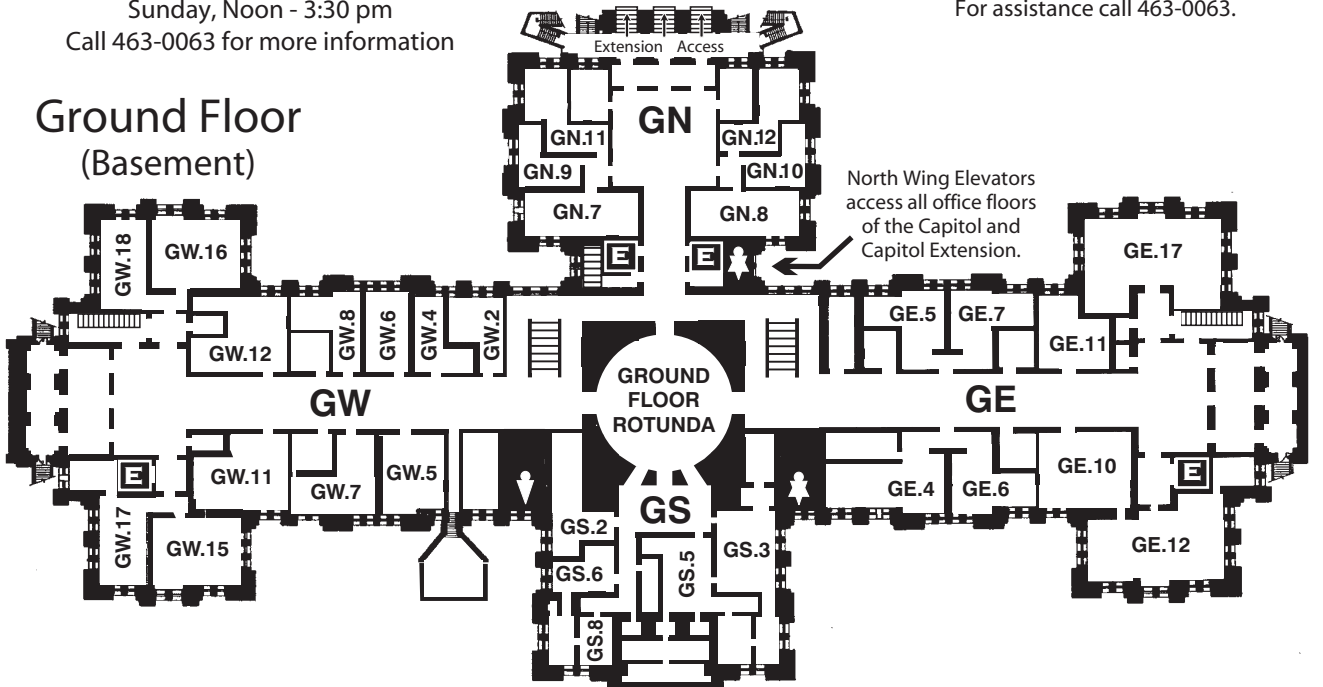

CAPITOL BUILDING GUIDE

FLOORS 1 & GROUND

Second Floor

INFORMATION & TOURS

Monday - Friday, 8:30 am - 4:30 pm

Saturday, 9:30 am - 3:30 pm

Sunday, Noon - 3:30 pm

Call 463-0063 for more information

Capitol Extension Access: Take the North Wing elevators to Floor E1 or E2 of the underground Capitol Extension. Please visit the Capitol Giftshop on Floor E1 for Texas and Capitol mementos and books, as well as mints, medicines, and other sundries. Also located on level E1 are a public cafeteria, an Automatic Teller Machine (ATM) and vending machines.